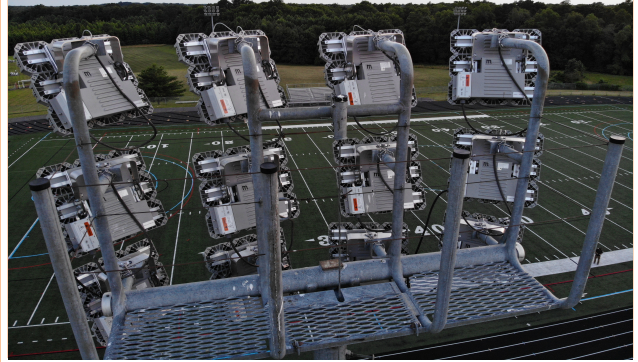

FL9M-630W Performance Sports Lights

Existing 1500W HID Light Fixture