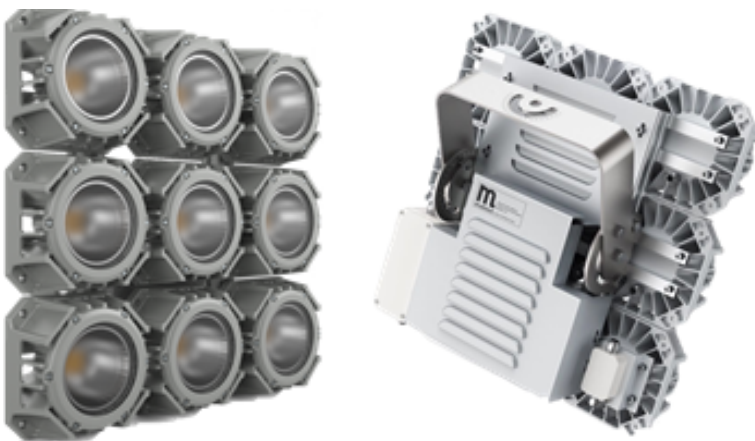

## Case Study

Previous System:  
(40) 1500W  
Metal Halide  
Flood Lights

Mledtech System:  
(48) FL9M-630W  
Performance Series  
Sports Lights

### Scope of Work

The original lighting at the "Bo Manor" field was inefficient, under lit, and hassle to maintain. Also, the specifications of the project required use of the existing poles and structures.