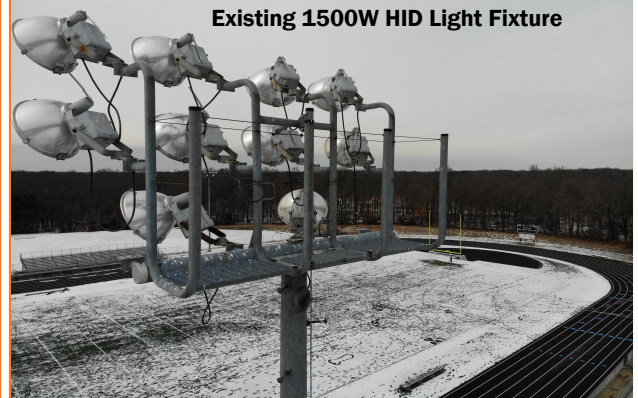

Mledtech approaches each project as a unique opportunity to exceed the customers', the players' and the observers' expectations in terms of improved lighting delivered, improved visual comfort and operational savings. Our process steps help streamline this effort. We will meet directly with financial decision makers to go over final proposal in detail. Mledtech will work with the customer's contractor to provide them with detailed computer aiming points which can be set while on the ground.

mledtech

LED Sports Lighting

Tennis Courts

Recreational Facilities

Ice Rinks

Football Stadiums

Trap and Skeet

www.mledtech.com