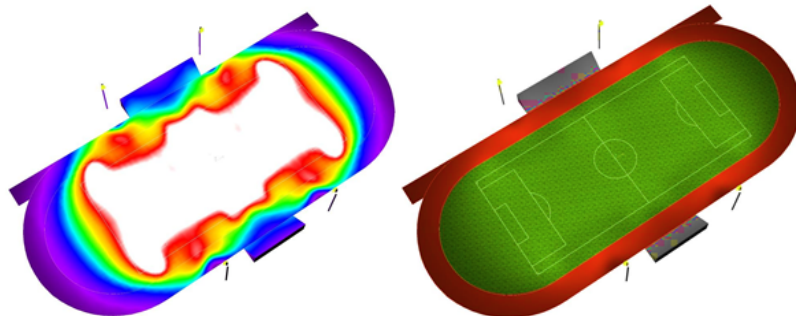

### Scope of Work

The original lighting at the "Bo Manor" field was inefficient, under lit, and hassle to maintain. Also, the specifications of the project required use of the existing poles and structures.