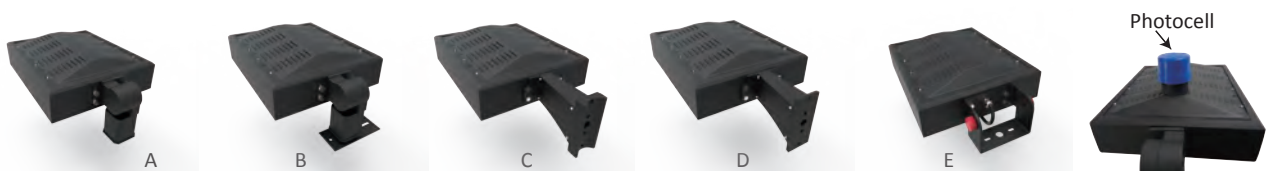

Applications

Parking Lot, Tennis court, Plaza, Shopping mall Roadway, Other public area.